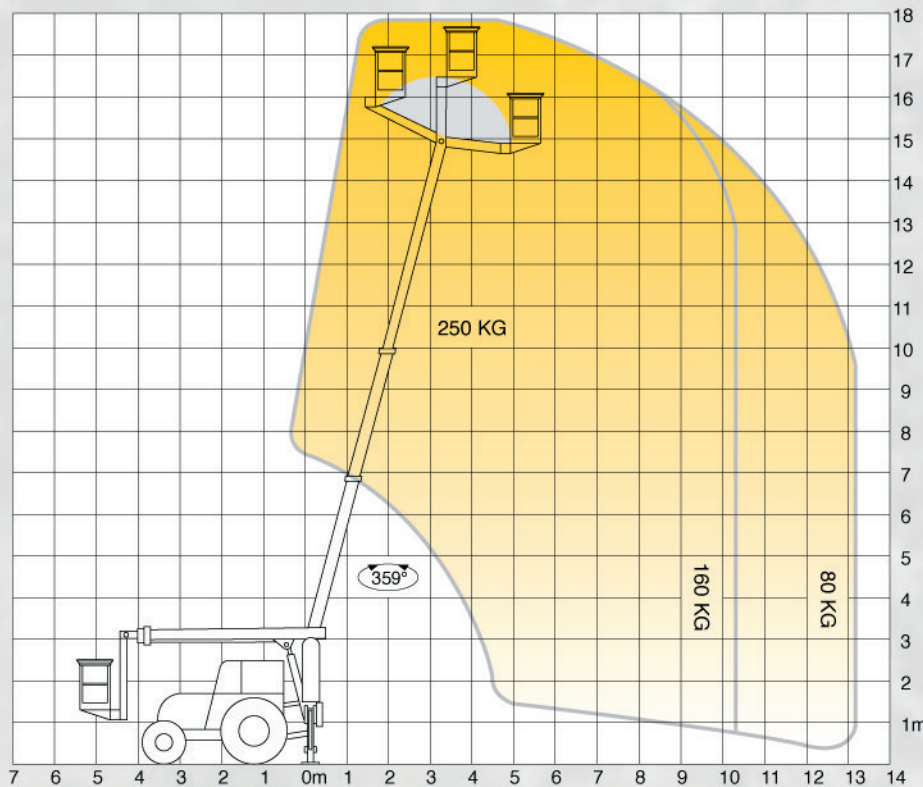

telescopic boom lift with jib arm built on tractor

180NCTJ

A topper
high-up!

180NCTJ - 18m

Working height	18m
Platform height	16m
Outreach	13m
Platform capacity	250kg
Rotation	359°
Power	PTO
Operation	Progr.

Triple telescopic arm

Outreach up to 13m

Similar Thomas boom lifts:

- 140NCTJ – 14m
- 200NCTJ – 20m
- 240NCTJ – 24m
- 280NCTJ – 28m
- 300NCTJ – 30m

Also consult our documentation
 Towable boom lifts (12-21m)
 Boom lifts on truck (13-32m)
 Tracklaying boom lifts (20-30m)

For more information,
 see our website

www.thomas-hoogwerkers.be

TYPE	CAPACITY (kg)	WEIGHT BOOM LIFT (kg)	WEIGHT (kg) MINI. WEIGHT TRACTOR	WIDTH		LENGTH TRANSPORTATION POSITION	HEIGHT TRANSPORTATION POSITION
				TRANSPORTATION POSITION (m)	WORKING POSITION (m)		
180NCTJ-18m - Working height: 18m - Platform height: 16m - Outreach: 13m	250 kg 2 pers. + tools	2500kg	4500kg	Width tractor	Width tractor +80 cm at both sides	7,0m	3,5m

* All the measures and weights are approximatively

Easily manipulable supporting basis

Proportional operation

▲ 180NCTJ-18m

The basket does not hinder the visibility of the operator

Can be mounted on all tractors.
 For us the presence of a usable
3-points connexion and a **minimum weight**
 of the tractor of **4500kg** are important.