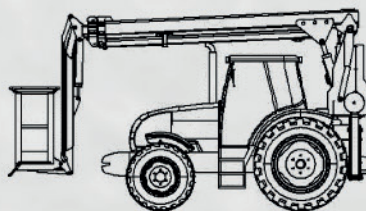

telescopic boom lift with jib arm built on tractor

180NCTJ

A topper
high-up!

180NCTJ - 18m

Working height	18m
Platform height	16m
Outreach	13m
Platform capacity	250kg
Rotation	359°
Power	PTO
Operation	Progr.

Triple telescopic arm

Outreach up to 13m

Similar Thomas boom lifts:

- 140NCTJ – 14m
- 200NCTJ – 20m
- 240NCTJ – 24m
- 280NCTJ – 28m
- 300NCTJ – 30m

Also consult our documentation
 Towable boom lifts (12-21m)
 Boom lifts on truck (13-32m)
 Tracklaying boom lifts (20-30m)

For more information,
 see our website

www.thomas-hoogwerkers.be

TYPE	CAPACITY (kg)	WEIGHT BOOM LIFT (kg)	WEIGHT (kg) MINI. WEIGHT TRACTOR	WIDTH		LENGTH TRANSPORTATION POSITION	HEIGHT TRANSPORTATION POSITION
				TRANSPORTATION POSITION (m)	WORKING POSITION (m)		
180NCTJ-18m - Working height: 18m - Platform height: 16m - Outreach: 13m	250 kg 2 pers. + tools	2500kg	4500kg	Width tractor	Width tractor +80 cm at both sides	7,0m	3,5m

* All the measures and weights are approximatively

Easily manipulable supporting basis

Proportional operation

▲ 180NCTJ-18m

The basket does not hinder the visibility of the operator

Can be mounted on all tractors.
 For us the presence of a usable
3-points connexion and a **minimum weight**
 of the tractor of **4500kg** are important.